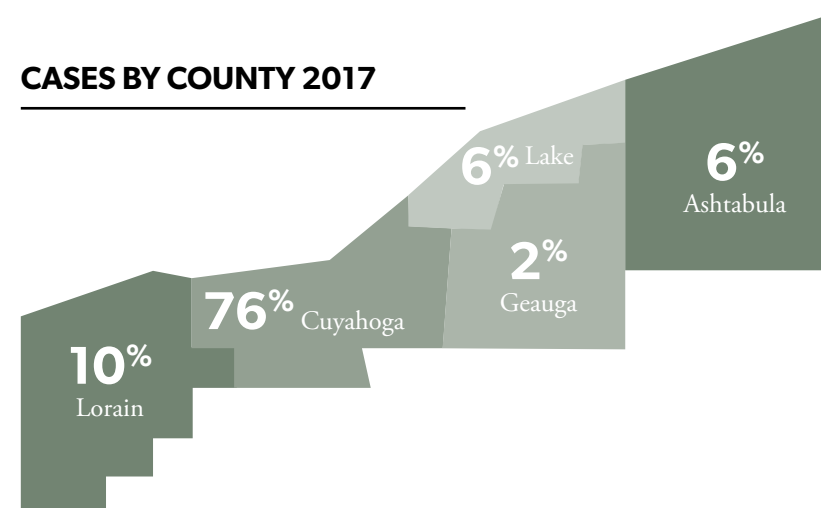

We are proud of our work to create lasting change in our community in 2017. You should be as well; you are part of Legal Aid, and Legal Aid is part of you.

Colleen M. Cotter, Esq.
Executive Director
The Legal Aid Society of Cleveland

IN 2017, LEGAL AID IMPACTED **18,057** PEOPLE

7,743 total cases handled = 6,401 cases handled & closed + 1,342 cases continued into 2018 including 1,711 cases handled by volunteers and 137 advice clinics

LEGAL AID’S SUCCESS IN 2017

Increased assets and income, and reduced debt by **$14.2** million for clients

96%
safety was **SECURED**

99%
evictions **PREVENTED**

63%
foreclosures **PREVENTED**

91%
REMOVED barriers to education

CLIENT DEMOGRAPHICS 2017

83% of households served **MAKE LESS THAN $25,000/year**

761 cases involved **U.S. VETERANS** or **ACTIVE DUTY MILITARY MEMBERS**, impacting **1366** PEOPLE.

21% of all clients were **OLDER ADULTS (60+)**

44% of all households helped included **CHILDREN**

30% Male **70%** Female

RACE / ETHNICITY

56% Black **34%** White **7%** Hispanic **3%** Identified as other races/ethnicities

STAFF & SUPPORTERS

Our Staff
43 Attorneys
31 Support Staff

Our Supporters
3,434 Pro Bono Attorneys **648** Volunteer Attorneys Engaged
47 In-House Volunteers **229** Volunteer Law Students **1,949** Individual Donors

CASES BY COUNTY 2017