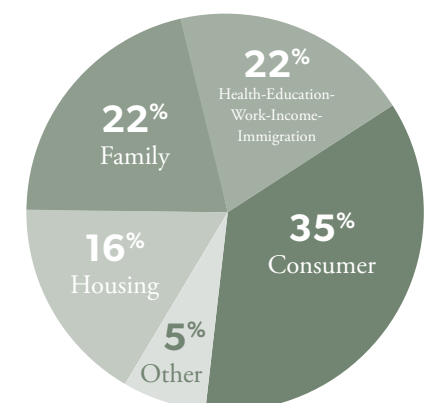

CASES BY PRACTICE 2017