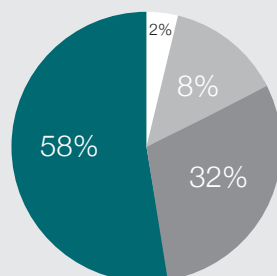

Ethnicity:

- Black = 58%
- White = 32%
- Hispanic = 8%
- Other = 2%