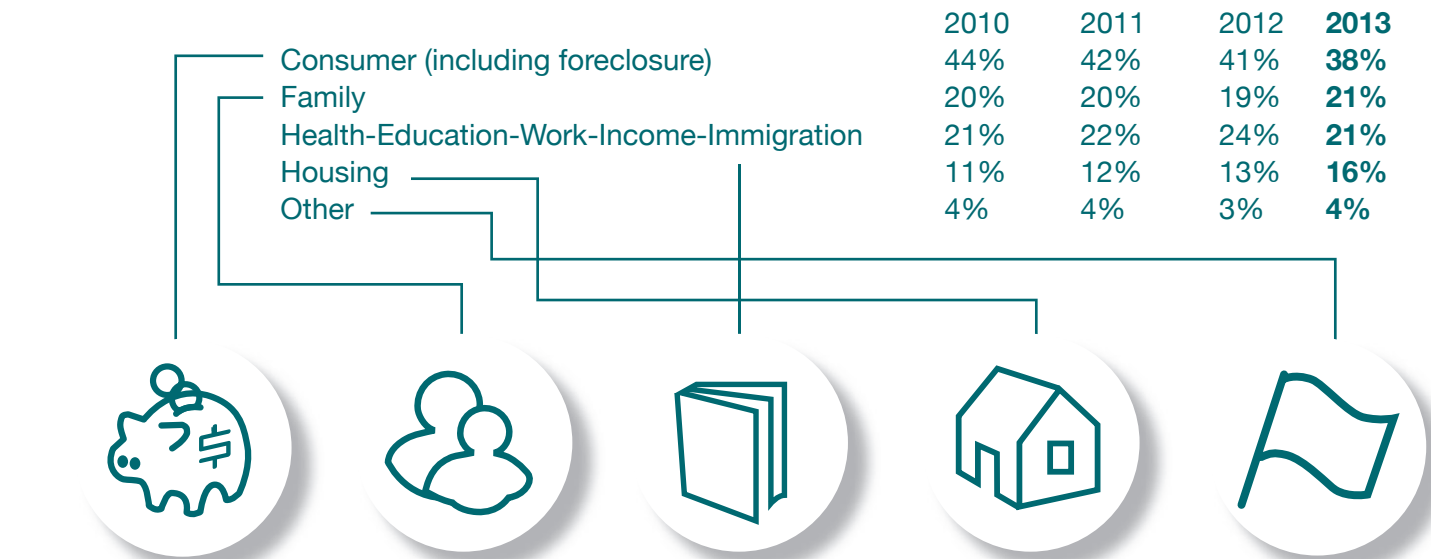

Legal Aid's Success in 2013:

- Increased assets and income, and reduced debt, by $25 million for clients' helped
- Prevented foreclosures in 76% of cases
- Removed barriers to education in 85% of cases
- Prevented eviction in 98% of cases
- Secured safety in 98% of cases

Yearly Comparison of Cases Handled